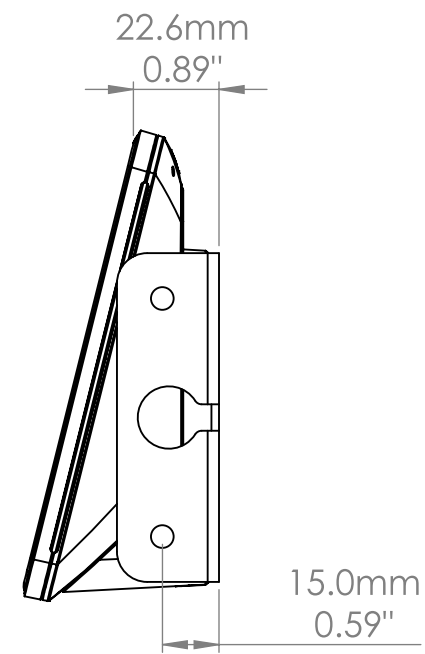

2 mm
0.079"

neat.
neat.no

2021-09-21
Neat Pad - Side mount
rev 04

Page 1/2
SCALE
1:1

neat.
neat.no

2021-09-21
Neat Pad - Side mount
rev 04

Page 2/2
SCALE
1:1