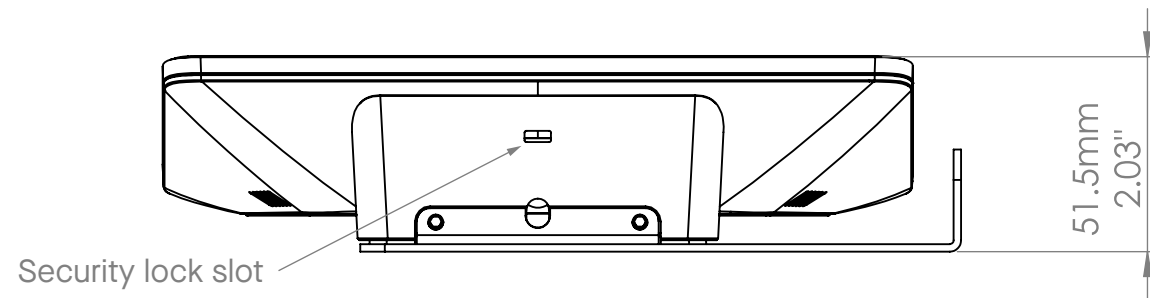

2 mm
0.079"

neat.
neat.no

2021-09-21
Neat Pad - Side mount
rev 04

Page 1/2
SCALE
1:1

neat.
neat.no

2021-09-21
Neat Pad - Side mount
rev 04

Page 2/2
SCALE
1:1