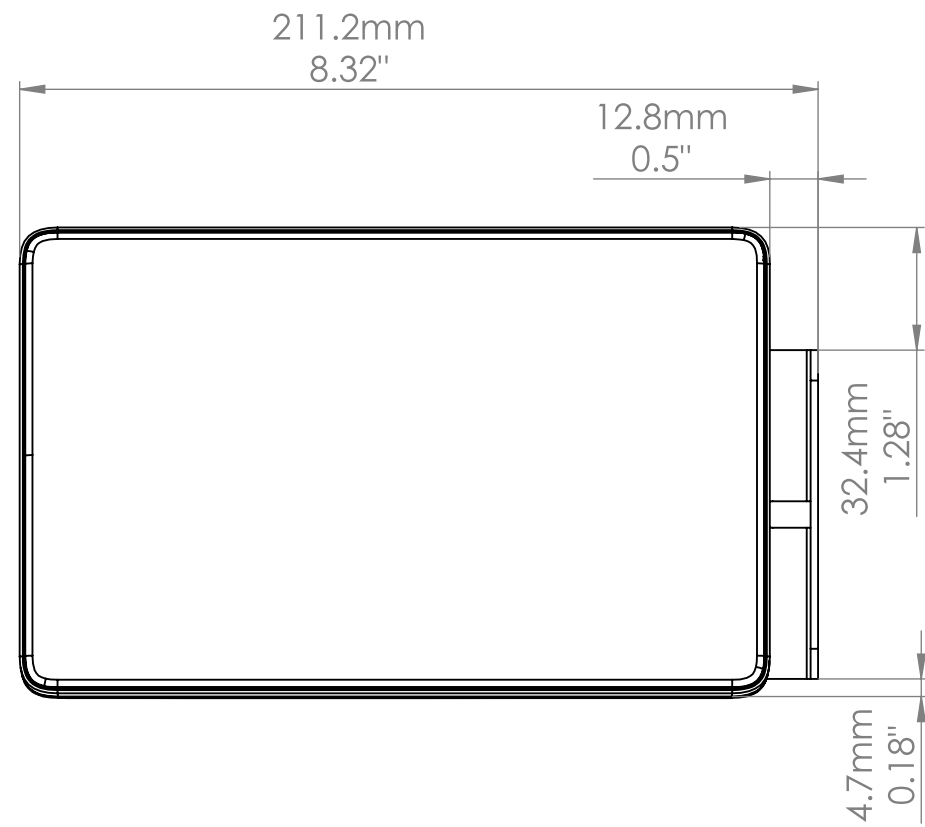

2 mm
0.079"

neat.
neat.no

2021-09-21
Neat Pad - Side mount
rev 04

Page 1/2
SCALE
1:1

neat.
neat.no

2021-09-21
Neat Pad - Side mount
rev 04

Page 2/2
SCALE
1:1