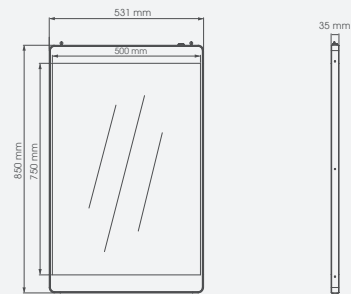

Screen size :
500 x 750 mm
700 x 1000 mm

Key Features

Standardization

Standard display, fixed size and display size.

Simple

Simple control, plug and play, simple and deft style, fulfill high effective work.

Screen Size

500 x 750 mm
700 x 1000 mm

Application Scenarios

Glass wall

Poster Screen Series

Transparency: 80%, 82%, 85%
Brightness : 3000 cd/m² or 5500 cd/m²
Depth: 37 mm
Viewing Angle: 160°

Super transparent

High refresh rate

High refresh rate: in the industry, the minimum pixel pitch (able to mass production) 3mm, 3840HZ refresh rate.

3840 HZ

60 HZ

Dimensions (unit : mm)

P2-E / P3-E

25 Kg/pc / 24 Kg/pc

P3-D

12,5 Kg/pc

Connectivity

- 1 POWER
- 2 LAN
- 3 WIFI
- 4 USB
- 5 CLOUDS
- 6 HEADSET
- 7 RESET
- 8 HDMI

Specifications

Model	P2-E	P3-E	P3-D
	700 x 1000 mm	700 x 1000 mm	500 x 750 mm
Pixel Pitch (mm)	2.87 x 5.74	3.9 x 7.8	3.9 x 7.8
Pixel Density (dot/ m ²)	60552	32768	32768
The overall size(mm)	745 x 1175 x 37	745 x 1175 x 37	531 x 850 x 35
Module Resolution (dot)	244 x 172	178 x 128	128 x 96
LED Type	SMD side emitting	SMD side emitting	SMD 1206 side emitting
Brightness (cd/ m ²)	3000	5500	5500
Transparency	80%	82%	85%
Viewing Angle	160°	160°	160°
Grey Level	14bits	14bits	14bits
Scan Mode	1/6	1/4	1/4
Refresh Rate (Hz)	3840	3840	3840
Frame Frequency (Hz)	60	60	60
Avg.Power Consumption	300	300	150
Max.Power Consumption	1000	1000	400
Maintenance	Back	Back	Back
IP	IP42	IP42	IP45
Working Temp	- 20~50°C	- 20~50°C	- 10~70°C
Weight (kg/ pc)	25	24	12.5