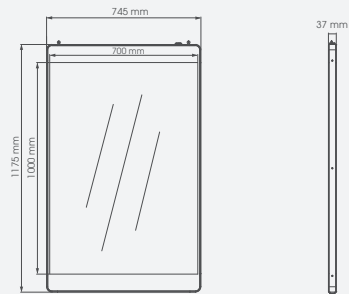

Screen size :
500 x 750 mm
700 x 1000 mm

Key Features

Standardization

Standard display, fixed size and display size.

Simple

Simple control, plug and play, simple and deft style, fulfill high effective work.

Screen Size

500 x 750 mm
700 x 1000 mm

Application Scenarios

Glass wall

Poster Screen Series

Transparency: 80%, 82%, 85%
Brightness : 3000 cd/m² or 5500 cd/m²
Depth: 37 mm
Viewing Angle: 160°

Super transparent

High refresh rate

High refresh rate: in the industry, the minimum pixel pitch (able to mass production) 3mm, 3840HZ refresh rate.

3840 HZ

60 HZ

Dimensions (unit : mm)

P2-E / P3-E

25 Kg/pc / 24 Kg/pc

P3-D

12,5 Kg/pc

Connectivity

- 1 POWER
- 2 LAN
- 3 WIFI
- 4 USB
- 5 CLOUDS
- 6 HEADSET
- 7 RESET
- 8 HDMI

Specifications

Model	P2-E	P3-E	P3-D
	700 x 1000 mm	700 x 1000 mm	500 x 750 mm
Pixel Pitch (mm)	2.87 x 5.74	3.9 x 7.8	3.9 x 7.8
Pixel Density (dot/ m ²)	60552	32768	32768
The overall size(mm)	745 x 1175 x 37	745 x 1175 x 37	531 x 850 x 35
Module Resolution (dot)	244 x 172	178 x 128	128 x 96
LED Type	SMD side emitting	SMD side emitting	SMD 1206 side emitting
Brightness (cd/ m ²)	3000	5500	5500
Transparency	80%	82%	85%
Viewing Angle	160°	160°	160°
Grey Level	14bits	14bits	14bits
Scan Mode	1/6	1/4	1/4
Refresh Rate (Hz)	3840	3840	3840
Frame Frequency (Hz)	60	60	60
Avg.Power Consumption	300	300	150
Max.Power Consumption	1000	1000	400
Maintenance	Back	Back	Back
IP	IP42	IP42	IP45
Working Temp	- 20~50°C	- 20~50°C	- 10~70°C
Weight (kg/ pc)	25	24	12.5