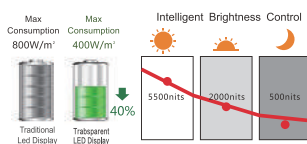

Screen Size

500 x 750 mm
700 x 1000 mm

Application Scenarios

Glass wall

Poster Screen Series

Transparency: 80%, 82%, 85%
Brightness : 3000 cd/m² or 5500 cd/m²
Depth: 37 mm
Viewing Angle: 160°

Super transparent

Smart

Simple

Energy saving

Other Features

Super(or ultra) transparent

More than 85% transparency, the highest transparency in led screen industry.

High contrast ratio

High contrast ratio 1500:1, stunning color, dynamic image and eye-catching.

Smart

Smart control by mobile APP, wireless data transmission, screen+data cloud+APP WIFI connection.

Wider advertising Scope

160° viewing angle, eye- catching and wide scope.

Energy saving

Less than 170W power consumption per square meter.

High refresh rate

High refresh rate: in the industry, the minimum pixel pitch (able to mass production) 3mm, 3840HZ refresh rate.

3840 HZ

60 HZ

Dimensions (unit : mm)

P2-E / P3-E

25 Kg/pc / 24 Kg/pc

P3-D