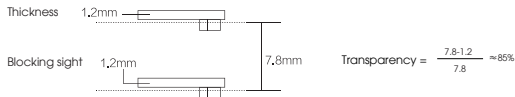

Screen Size

500 x 750 mm
700 x 1000 mm

Application Scenarios

Glass wall

Poster Screen Series

Transparency: 80%, 82%, 85%
Brightness : 3000 cd/m² or 5500 cd/m²
Depth: 37 mm
Viewing Angle: 160°

Super transparent

Smart

Simple

Energy saving

Other Features

Super(or ultra) transparent

More than 85% transparency, the highest transparency in led screen industry.

High contrast ratio

High contrast ratio 1500:1, stunning color, dynamic image and eye-catching.