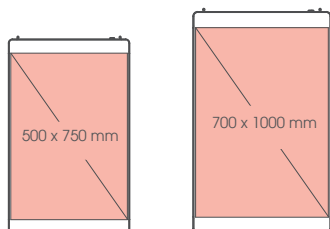

Screen size :
500 x 750 mm
700 x 1000 mm

Key Features

Standardization

Standard display, fixed size and display size.

Simple

Simple control, plug and play, simple and deft style, fulfill high effective work.

Screen Size

500 x 750 mm
700 x 1000 mm

Application Scenarios

Glass wall

Poster Screen Series

Transparency: 80%, 82%, 85%
Brightness : 3000 cd/m² or 5500 cd/m²
Depth: 37 mm
Viewing Angle: 160°

Super transparent

12,5 Kg/pc

Connectivity

- 1 POWER
- 2 LAN
- 3 WIFI
- 4 USB
- 5 CLOUDS
- 6 HEADSET
- 7 RESET
- 8 HDMI

Specifications

Model	P2-E	P3-E	P3-D
	700 x 1000 mm	700 x 1000 mm	500 x 750 mm
Pixel Pitch (mm)	2.87 x 5.74	3.9 x 7.8	3.9 x 7.8
Pixel Density (dot/ m ²)	60552	32768	32768
The overall size(mm)	745 x 1175 x 37	745 x 1175 x 37	531 x 850 x 35
Module Resolution (dot)	244 x 172	178 x 128	128 x 96
LED Type	SMD side emitting	SMD side emitting	SMD 1206 side emitting
Brightness (cd/ m ²)	3000	5500	5500
Transparency	80%	82%	85%
Viewing Angle	160°	160°	160°
Grey Level	14bits	14bits	14bits
Scan Mode	1/6	1/4	1/4
Refresh Rate (Hz)	3840	3840	3840
Frame Frequency (Hz)	60	60	60
Avg.Power Consumption	300	300	150
Max.Power Consumption	1000	1000	400
Maintenance	Back	Back	Back
IP	IP42	IP42	IP45
Working Temp	- 20~50°C	- 20~50°C	- 10~70°C
Weight (kg/ pc)	25	24	12.5