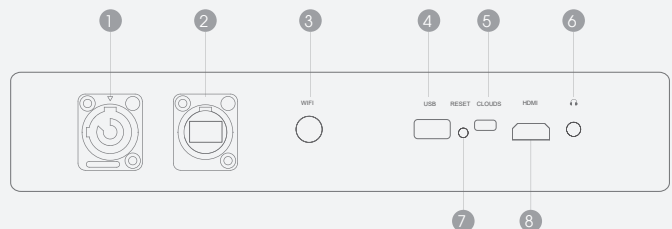

High refresh rate

High refresh rate: in the industry, the minimum pixel pitch (able to mass production) 3mm, 3840HZ refresh rate.

3840 HZ

60 HZ

Dimensions (unit : mm)

P2-E / P3-E

25 Kg/pc / 24 Kg/pc

P3-D

12,5 Kg/pc

Connectivity

- 1 POWER
- 2 LAN
- 3 WIFI
- 4 USB
- 5 CLOUDS
- 6 HEADSET
- 7 RESET
- 8 HDMI

Specifications

Model	P2-E	P3-E	P3-D
	700 x 1000 mm	700 x 1000 mm	500 x 750 mm
Pixel Pitch (mm)	2.87 x 5.74	3.9 x 7.8	3.9 x 7.8
Pixel Density (dot/ m ²)	60552	32768	32768
The overall size(mm)	745 x 1175 x 37	745 x 1175 x 37	531 x 850 x 35
Module Resolution (dot)	244 x 172	178 x 128	128 x 96
LED Type	SMD side emitting	SMD side emitting	SMD 1206 side emitting
Brightness (cd/ m ²)	3000	5500	5500
Transparency	80%	82%	85%
Viewing Angle	160°	160°	160°
Grey Level	14bits	14bits	14bits
Scan Mode	1/6	1/4	1/4
Refresh Rate (Hz)	3840	3840	3840
Frame Frequency (Hz)	60	60	60
Avg.Power Consumption	300	300	150
Max.Power Consumption	1000	1000	400
Maintenance	Back	Back	Back
IP	IP42	IP42	IP45
Working Temp	- 20~50°C	- 20~50°C	- 10~70°C
Weight (kg/ pc)	25	24	12.5

System topology